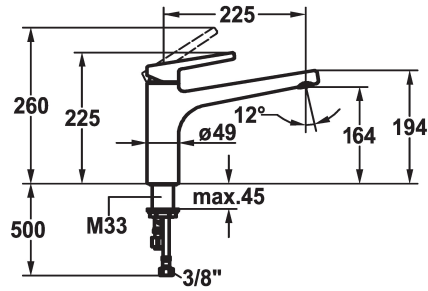

## KWC SUNO

Lever mixer - Kitchen - Low pressure

Modell-Linie: SUNO | 10.175.023.000FL

Taps | Manual taps

### KWC-No.

**123954**

chromeline, A 225, flexible connection hoses

- \* Lever mixer
- \* Swivel spout 160°
- Jet regulator
- \* KWC cartridge M 35 H
- with ceramic discs

- flow rate and temperature continuously variable
- \* Flexible connection hoses 3/8"
- \* Fastening by means of threaded sleeve M33 x 1.5
- \* Mounting hole size ø35 mm

### Technical Data

Flow rate
Connection
Spout
Handling
Color code
Installation type
Faucet_typ
Measure Height
Energysaving
Acoustic group
Projection A
Energy label
Dimension Water outlet
material

6 l/min (3 bar)
Flexible connection hoses
swivel
top lever
chromeline
Pillar installation
Faucet
225
low pressure
yes
A 225
A
164
Brass