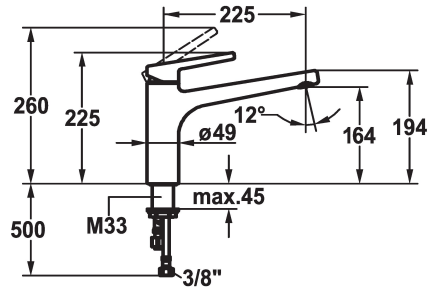

KWC SUNO

Lever mixer - Kitchen - Low pressure

Modell-Linie: SUNO | 10.175.023.000FL

Hanat | Käsikäyttöiset hanat

KWC-No.

123954

chromeline, A 225, flexible connection hoses

- * Lever mixer
- * Swivel spout 160°
- Jet regulator
- * KWC cartridge M 35 H
- with ceramic discs

- flow rate and temperature continuously variable
- * Flexible connection hoses 3/8"
- * Fastening by means of threaded sleeve M33 x 1.5
- * Mounting hole size ø35 mm

Tekniset tiedot

A_Spout_Spray

Connection

Projection_A

EnergyLabelCH

ATT-KWC-MASS-WASSERAUSTRITT

Materiaali

lviCode

6 l/min (3 bar)

Flexible_Anschlusschläuche

schwenkbar