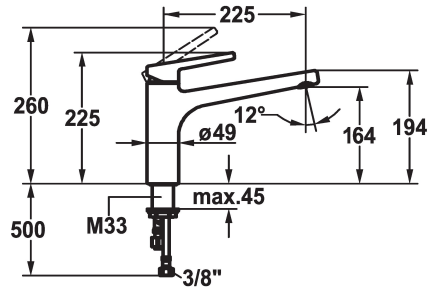

KWC SUNO

Lever mixer - Kitchen - Low pressure

Modell-Linie: SUNO | 10.175.023.000FL

Armatura umywalkowa | Armatura jednouchwytywa

KWC-No.

123954

chromeline, A 225, flexible connection hoses

- * Lever mixer
- * Swivel spout 160°
- Jet regulator
- * KWC cartridge M 35 H
- with ceramic discs

- flow rate and temperature continuously variable
- * Flexible connection hoses 3/8"
- * Fastening by means of threaded sleeve M33 x 1.5
- * Mounting hole size ø35 mm

Dane techniczne

A_Spout_Spray
Connection
ATT-KWC-AUSLAUF
Handling
ATT-KWC-FARBCODE
Installation_type
Faucet_typ
Dimension Height
ATT-KWC-ENERGIESPAREN
G_Acoustic group
Projection_A
EnergyLabelCH
ATT-KWC-MASS-WASSERAUSTRITT
Material

6 l/min (3 bar)
Flexible_Anschlusschläuche
schwenkbar
topbedient
chromeline
Standmontage
01
225
Niederdruck
1
A225
A
164
Mosiqdz