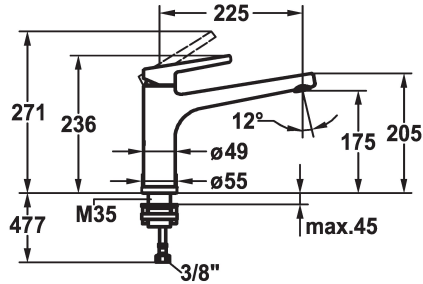

KWC SUNO

Lever mixer - Kitchen - detachable

Modell-Linie: SUNO | 10.171.043.000FL

Taps | Manual taps

KWC-No.

123955

chromeline, A 225, flexible connection hoses

- * Lever mixer
- * Detachable for installation below windows - detached 55 mm
- * Intrinsicly safe against backflow
- * Swivel spout 160°
- Neoperl® Cascade®
- * KWC cartridge M 35 H

- with ceramic discs
- flow rate and temperature continuously variable
- * Flexible connection hoses 3/8"
- * Fastening by means of threaded sleeve M35 x 1.5 (preassembled socket)
- * Mounting hole size 35 - 37 mm

Technical Data

Flow rate
Connection
Spout
Detachable
Handling
Color code
Installation type
Faucet_typ
Dimension Height
Acoustic group
Projection A
Energy label
Dimension Water outlet
material

12 l/min (3 bar)
Flexible connection hoses
swivel
detachable
top lever
chromeline
Pillar installation
Faucet
236
yes
A 225
B
175
Brass