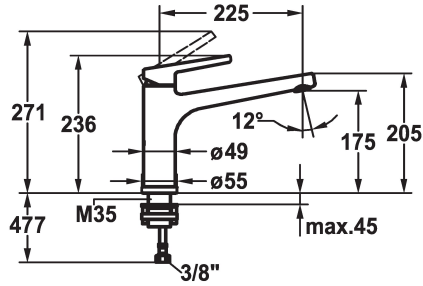

KWC SUNO

Lever mixer - Kitchen - detachable

Modell-Linie: SUNO | 10.171.043.000FL

Taps | Manual taps

KWC-No.

123955

chromeline, A 225, flexible connection hoses

- * Lever mixer
- * Detachable for installation below windows - detached 55 mm
- * Intrinsicly safe against backflow
- * Swivel spout 160°
- Neoperl® Cascade®
- * KWC cartridge M 35 H

- with ceramic discs
- flow rate and temperature continuously variable
- * Flexible connection hoses 3/8"
- * Fastening by means of threaded sleeve M35 x 1.5 (preassembled socket)
- * Mounting hole size ø35 - 37 mm

Technical Data

Flow rate
Connection
Spout
Detachable
Handling
Color code
Installation type
Faucet_typ
Measure Height
Acoustic group
Projection A
Energy label
Dimension Water outlet
material

12 l/min (3 bar)
Flexible connection hoses
swivel
detachable
top lever
chromeline
Pillar installation
Faucet
236
yes
A 225
B
175
Brass