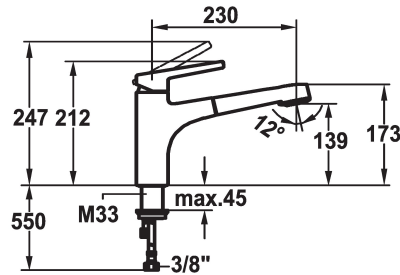

## KWC SUNO Lever mixer - Kitchen

Modell-Linie: SUNO | 10.171.033.000FL  
Umyvadlové armatury | Hydraulické armatury

### KWC-No.

**123959**  
chromeline, A 230, flexible connection hoses

- \* Lever mixer
- \* TouchProtect - anti-scald protection thanks to the "double skin" principle
- \* Pull-out spray
  - SprayClean - easy to clean and actively prevents limescale buildup
  - up to 600 mm pull-out length
  - PowerClean - needle spray mode, with automatic diverter reset
  - hose surface to fit faucet surface

- \* Hose guide, swivelling 130°
- \* EasyLock - a pull-out spray that easily slides back into place
- \* KWC cartridge M 35 H
  - with ceramic discs
  - flow rate and temperature continuously variable
- \* Flexible connection hoses 3/8"
- \* Fastening by means of threaded sleeve M33 x 1.5
- \* Mounting hole size ø35 mm

11 l/min (3 bar)
11 l/min (3 bar)
Flexible_Anschlusschläuche
schwenkbar
topbedient
Auszugbrause
chromeline
Standmontage
01
212
yes
A230
B
139
mosaz