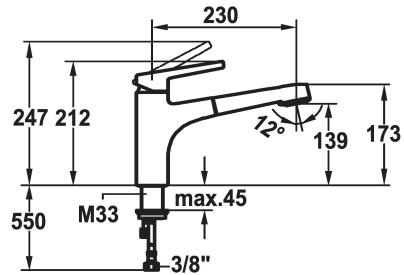

KWC SUNO Lever mixer - Kitchen

Modell-Linie: SUNO | 10.171.033.000FL
Taps | Manual taps

KWC-No.

123959
chromeline, A 230, flexible connection hoses

- * Lever mixer
- * TouchProtect - anti-scald protection thanks to the "double skin" principle
- * Pull-out spray
 - SprayClean - easy to clean and actively prevents limescale buildup
 - up to 600 mm pull-out length
 - PowerClean - needle spray mode, with automatic diverter reset
 - hose surface to fit faucet surface

- * Hose guide, swivelling 130°
- * EasyLock - a pull-out spray that easily slides back into place
- * KWC cartridge M 35 H
 - with ceramic discs
 - flow rate and temperature continuously variable
- * Flexible connection hoses 3/8"
- * Fastening by means of threaded sleeve M33 x 1.5
- * Mounting hole size ø35 mm

Technical Data

Flow rate needle spray
Flow rate normal spray
Connection
Spout
Handling
Kitchen_spray
Color code
Installation_type
Faucet_typ
Dimension Height
Acoustic group
Projection_A
Energy Label
Dimension Water outlet
material