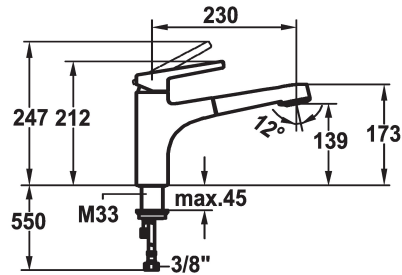

KWC SUNO Lever mixer - Kitchen

Modell-Linie: SUNO | 10.171.033.000FL
Taps | Manual taps

KWC-No.

123959
chromeline, A 230, flexible connection hoses

- * Lever mixer
- * TouchProtect - anti-scald protection thanks to the "double skin" principle
- * Pull-out spray
 - SprayClean - easy to clean and actively prevents limescale buildup
 - up to 600 mm pull-out length
 - PowerClean - needle spray mode, with automatic diverter reset
 - hose surface to fit faucet surface

- * Hose guide, swivelling 130°
- * EasyLock - a pull-out spray that easily slides back into place
- * KWC cartridge M 35 H
 - with ceramic discs
 - flow rate and temperature continuously variable
- * Flexible connection hoses 3/8"
- * Fastening by means of threaded sleeve M33 x 1.5
- * Mounting hole size ø35 mm

Technical Data

| |
|------------------------|
| Flow rate needle spray |
| Flow rate normal spray |
| Connection |
| Spout |
| Handling |
| Kitchenspray |
| Color code |
| Installation type |
| Faucet_typ |
| Dimension Height |
| Acoustic group |
| Projection A |
| Energy label |
| Dimension Water outlet |
| material |