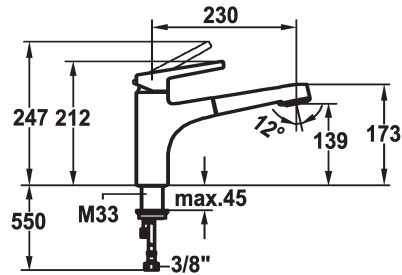

KWC SUNO Lever mixer - Kitchen

Modell-Linie: SUNO | 10.171.033.000FL
Taps | Manual taps

KWC-No.

123959

chromeline, A 230, flexible connection hoses

- * Lever mixer
- * TouchProtect - anti-scald protection thanks to the "double skin" principle
- * Pull-out spray
 - SprayClean - easy to clean and actively prevents limescale buildup
 - up to 600 mm pull-out length
 - PowerClean - needle spray mode, with automatic diverter reset
 - hose surface to fit faucet surface

- * Hose guide, swivelling 130°
- * EasyLock - a pull-out spray that easily slides back into place
- * KWC cartridge M 35 H
 - with ceramic discs
 - flow rate and temperature continuously variable
- * Flexible connection hoses 3/8"
- * Fastening by means of threaded sleeve M33 x 1.5
- * Mounting hole size $\varnothing 35$ mm

Technical Data

Flow rate needle spray
Flow rate normal spray
Connection
Spout
Handling
Kitchenspray
Color code
Installation type
Faucet_typ
Measure Height
Acoustic group
Projection A
Energy label
Dimension Water outlet
material

11 l/min (3 bar)
11 l/min (3 bar)
Flexible connection hoses
swivel
top lever
Pull-out spray
chromeline
Pillar installation
Lever mixer
212
I
A 230
B
139
Brass

Spare Parts

KWC SUNO
Lever mixer - Kitchen

Modell-Linie: **SUNO** | 10.171.033.000FL
Taps | Manual taps