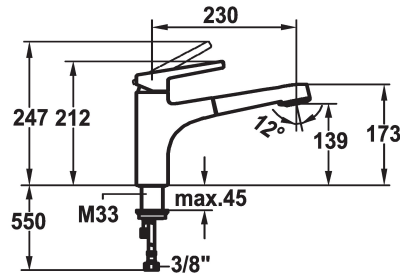

KWC SUNO Lever mixer - Kitchen

Modell-Linie: SUNO | 10.171.033.000FL
Hanat | Käsikäyttöiset hanat

KWC-No.

123959
chromeline, A 230, flexible connection hoses

- * Lever mixer
- * TouchProtect - anti-scald protection thanks to the "double skin" principle
- * Pull-out spray
 - SprayClean - easy to clean and actively prevents limescale buildup
 - up to 600 mm pull-out length
 - PowerClean - needle spray mode, with automatic diverter reset
 - hose surface to fit faucet surface

- * Hose guide, swivelling 130°
- * EasyLock - a pull-out spray that easily slides back into place
- * KWC cartridge M 35 H
 - with ceramic discs
 - flow rate and temperature continuously variable
- * Flexible connection hoses 3/8"
- * Fastening by means of threaded sleeve M33 x 1.5
- * Mounting hole size ø35 mm

Tekniset tiedot

ATT-KWC-A_AUSZUGBRAUSE_SIEB
ATT-KWC-A_AUSZUGBRAUSE_NORMAL
Connection
Spout
Handling
Kitchen_spray
ATT-KWC-FARBCODE
Installation_type
Faucet_typ
Measure_Height
G_Acoustic group
Projection_A
EnergyLabelCH
ATT-KWC-MASS-WASSERAUSTRITT
Materiaali
lviCode

11 l/min (3 bar)
11 l/min (3 bar)
Flexible_Anschlusschläuche
schwenkbar
topbedient
Auszugbrause
chromeline
Standmontage
Hebelmischer
212
I
A230
B
139
Messinki
0

Varaosat

KWC SUNO Lever mixer - Kitchen

Modell-Linie: SUNO | 10.171.033.000FL
Hanat | Käsi­käyt­toiset hanat