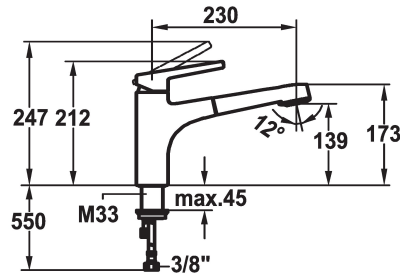

## KWC SUNO Lever mixer - Kitchen

Modell-Linie: SUNO | 10.171.033.000FL  
Kranar | Hydraulické armatúry

### KWC-No.

**123959**

chromeline, A 230, flexible connection hoses

- \* Lever mixer
- \* TouchProtect - anti-scald protection thanks to the "double skin" principle
- \* Pull-out spray
  - SprayClean - easy to clean and actively prevents limescale buildup
  - up to 600 mm pull-out length
  - PowerClean - needle spray mode, with automatic diverter reset
  - hose surface to fit faucet surface

- \* Hose guide, swivelling 130°
- \* EasyLock - a pull-out spray that easily slides back into place
- \* KWC cartridge M 35 H
  - with ceramic discs
  - flow rate and temperature continuously variable
- \* Flexible connection hoses 3/8"
- \* Fastening by means of threaded sleeve M33 x 1.5
- \* Mounting hole size ø35 mm

Standmontage

Faucet\_typ

01

Measure\_Height

212

G\_Acoustic group

1

Projection\_A