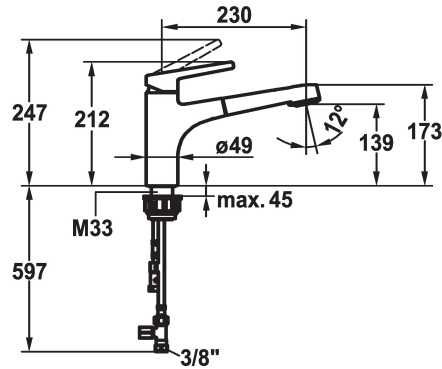

## KWC SUNO

Lever mixer - Kitchen - Low pressure

Modell-Linie: SUNO | 10.175.033.000FL  
Umyvadlové armatury | Hydraulické armatury

### KWC-No.

**123962**

chromeline, A 230, flexible connection hoses

- \* Lever mixer
- \* TouchProtect - anti-scald protection thanks to the "double skin" principle
- \* Pull-out spray
  - SprayClean - easy to clean and actively prevents limescale buildup
  - up to 600 mm pull-out length
  - PowerClean - needle spray mode, with automatic diverter reset
  - hose surface to fit faucet surface

- \* Hose guide, swivelling 130°
- \* EasyLock - a pull-out spray that easily slides back into place
- \* KWC cartridge M 35 H
  - with ceramic discs
  - flow rate and temperature continuously variable
- \* Flexible connection hoses 3/8"
- \* Fastening by means of threaded sleeve M33 x 1.5
- \* Mounting hole size ø35 mm

Installation\_type

Faucet\_typ

Measure\_Height

ATT-KWC-ENERGIESPAREN

G\_Acoustic group

Projection\_A

EnergyLabelCH

ATT-KWC-MASS-WASSERAUSTRITT