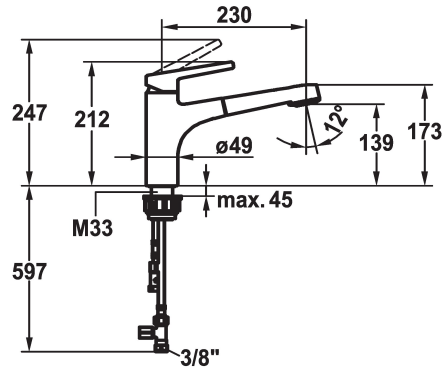

## KWC SUNO

Lever mixer - Kitchen - Low pressure

Modell-Linie: SUNO | 10.175.033.000FL

Taps | Manual taps

### KWC-No.

**123962**

chromeline, A 230, flexible connection hoses

- \* Lever mixer
- \* TouchProtect - anti-scald protection thanks to the "double skin" principle
- \* Pull-out spray
  - SprayClean - easy to clean and actively prevents limescale buildup
  - up to 600 mm pull-out length
  - PowerClean - needle spray mode, with automatic diverter reset
  - hose surface to fit faucet surface

- \* Hose guide, swivelling 130°
- \* EasyLock - a pull-out spray that easily slides back into place
- \* KWC cartridge M 35 H
  - with ceramic discs
  - flow rate and temperature continuously variable
- \* Flexible connection hoses 3/8"
- \* Fastening by means of threaded sleeve M33 x 1.5
- \* Mounting hole size ø35 mm

### Technical Data

Flow rate needle spray
Flow rate normal spray
Connection
Spout
Handling
Kitchen_spray
Color code
Installation_type
Faucet_typ
Dimension Height
Energysaving
G_Acoustic group
Projection_A
Energy Label
Dimension Water outlet
material