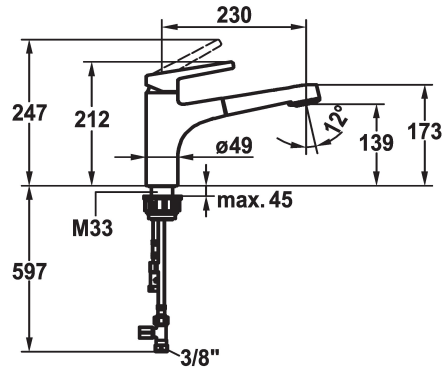

KWC SUNO

Lever mixer - Kitchen - Low pressure

Modell-Linie: SUNO | 10.175.033.000FL

Taps | Manual taps

KWC-No.

123962

chromeline, A 230, flexible connection hoses

* Lever mixer

- hose surface to fit faucet surface

* Hose guide, swivelling 130°

* EasyLock - a pull-out spray that easily slides back into place

* KWC cartridge M 35 H

- with ceramic discs

- flow rate and temperature continuously variable

* Flexible connection hoses 3/8"

* Fastening by means of threaded sleeve M33 x 1.5

* Mounting hole size ø35 mm

Technical Data

Flow rate needle spray

7 l/min (3 bar)

Flow rate normal spray

7 l/min (3 bar)

Color code

chromeline

Installation type

Pillar installation

Faucet_typ

Lever mixer

Measure Height

212