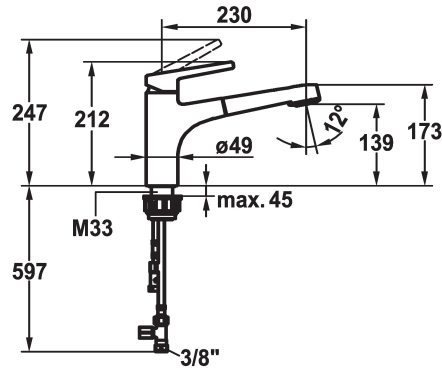

KWC SUNO

Lever mixer - Kitchen - Low pressure

Modell-Linie: SUNO | 10.175.033.000FL

Hanat | Käsi käyttöiset hanat

KWC-No.

123962

chromeline, A 230, flexible connection hoses

- * Lever mixer
- * TouchProtect - anti-scald protection thanks to the "double skin" principle
- * Pull-out spray
 - SprayClean - easy to clean and actively prevents limescale buildup
 - up to 600 mm pull-out length
 - PowerClean - needle spray mode, with automatic diverter reset
 - hose surface to fit faucet surface

- * Hose guide, swivelling 130°
- * EasyLock - a pull-out spray that easily slides back into place
- * KWC cartridge M 35 H
 - with ceramic discs
 - flow rate and temperature continuously variable
- * Flexible connection hoses 3/8"
- * Fastening by means of threaded sleeve M33 x 1.5
- * Mounting hole size $\varnothing 35$ mm

Installation_type

Faucet_typ

Measure_Height

ATT-KWC-ENERGIESPAREN

G_Acoustic group

Projection_A

EnergyLabelCH

ATT-KWC-MASS-WASSERAUSTRITT