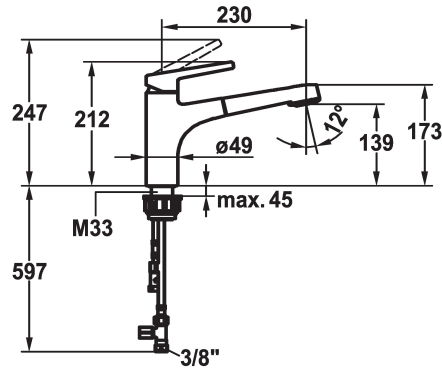

KWC SUNO

Lever mixer - Kitchen - Low pressure

Modell-Linie: SUNO | 10.175.033.000FL

Armatura umywalkowa | Armatura jednonuchwytowa

KWC-No.

123962

chromeline, A 230, flexible connection hoses

* Lever mixer

- hose surface to fit faucet surface

* Hose guide, swivelling 130°

* EasyLock - a pull-out spray that easily slides back into place

* KWC cartridge M 35 H

- with ceramic discs

- flow rate and temperature continuously variable

* Flexible connection hoses 3/8"

* Fastening by means of threaded sleeve M33 x 1.5

* Mounting hole size $\varnothing 35$ mm

Dane techniczne

ATT-KWC-A_AUSZUGBRAUSE_SIEB

7 l/min (3 bar)

ATT-KWC-A_AUSZUGBRAUSE_NORMAL