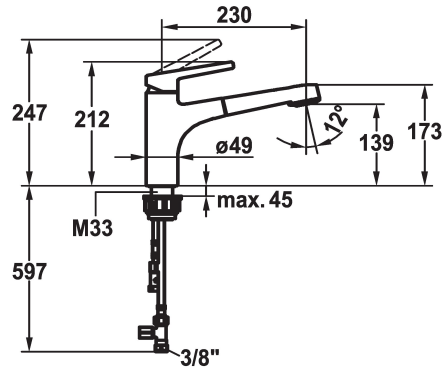

KWC SUNO

Lever mixer - Kitchen - Low pressure

Modell-Linie: SUNO | 10.175.033.000FL

Kranar | Hydraulické armatúry

KWC-No.

123962

chromeline, A 230, flexible connection hoses

- * Lever mixer
- * TouchProtect - anti-scald protection thanks to the "double skin" principle
- * Pull-out spray
 - SprayClean - easy to clean and actively prevents limescale buildup
 - up to 600 mm pull-out length
 - PowerClean - needle spray mode, with automatic diverter reset
 - hose surface to fit faucet surface

- * Hose guide, swivelling 130°
- * EasyLock - a pull-out spray that easily slides back into place
- * KWC cartridge M 35 H
 - with ceramic discs
 - flow rate and temperature continuously variable
- * Flexible connection hoses 3/8"
- * Fastening by means of threaded sleeve M33 x 1.5
- * Mounting hole size $\varnothing 35$ mm

Installation_type

Faucet_typ

Measure_Height

ATT-KWC-ENERGIESPAREN

G_Acoustic group

Projection_A

EnergyLabelCH

ATT-KWC-MASS-WASSERAUSTRITT

Material

7 l/min (3 bar)

7 l/min (3 bar)

Flexible_Anschlusschläuche

schwenkbar

topbedient

Auszugbrause

chromeline