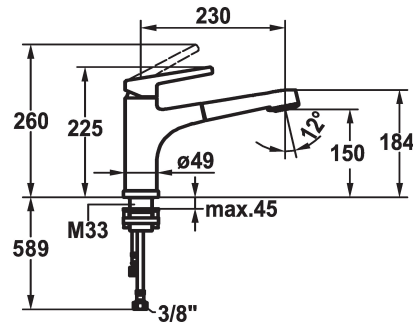

KWC SUNO

Lever mixer - Kitchen - detachable

Modell-Linie: SUNO | 10.171.053.000FL

Umyvadlové armatury | Hydraulické armatury

KWC-No.

123963

chromeline, A 230, flexible connection hoses

- * Lever mixer
- * Detachable for installation below windows - detached 55 mm
- * TouchProtect - anti-scald protection thanks to the "double skin" principle
- * Intrinsicly safe against backflow
- * Pull-out spray
 - SprayClean - easy to clean and actively prevents limescale buildup
 - up to 600 mm pull-out length
 - PowerClean - needle spray mode, with automatic diverter reset

- hose surface to fit faucet surface
- * Hose guide, swivelling 130°
- * EasyLock - a pull-out spray that easily slides back into place
- * KWC cartridge M 35 H
 - with ceramic discs
 - flow rate and temperature continuously variable
- * Flexible connection hoses 3/8"
- * Fastening by means of threaded sleeve M35 x 1.5 (preassembled socket)
- * Mounting hole size $\varnothing 35 - 37$ mm

Technické údaje

ATT-KWC-A_AUSZUGBRAUSE_SIEB

11 l/min (3 bar)

ATT-KWC-A_AUSZUGBRAUSE_NORMAL

11 l/min (3 bar)

Connection

Flexible_Anschlussschläuche

ATT-KWC-AUSLAUF

chromeline

Installation_type

Standmontage

Faucet_typ

01

Measure_Height

225

G_Acoustic_group