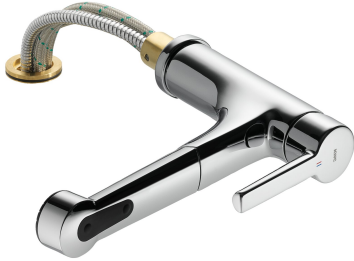

KWC SUNO

Lever mixer - Kitchen - detachable

Modell-Linie: SUNO | 10.171.053.000FL

Umyvadlové armatury | Hydraulické armatury

KWC-No.

123963

chromeline, A 230, flexible connection hoses

- * Lever mixer
- * Detachable for installation below windows - detached 55 mm
- * TouchProtect - anti-scald protection thanks to the "double skin" principle
- * Intrinsicly safe against backflow
- * Pull-out spray
 - SprayClean - easy to clean and actively prevents limescale buildup
 - up to 600 mm pull-out length
 - PowerClean - needle spray mode, with automatic diverter reset

- hose surface to fit faucet surface
- * Hose guide, swivelling 130°
- * EasyLock - a pull-out spray that easily slides back into place
- * KWC cartridge M 35 H
 - with ceramic discs
 - flow rate and temperature continuously variable
- * Flexible connection hoses 3/8"
- * Fastening by means of threaded sleeve M35 x 1.5 (preassembled socket)
- * Mounting hole size $\varnothing 35 - 37$ mm

Technické údaje

ATT-KWC-A_AUSZUGBRAUSE_SIEB

11 l/min (3 bar)

ATT-KWC-A_AUSZUGBRAUSE_NORMAL

11 l/min (3 bar)

Connection

Flexible_Anschlussschläuche

ATT-KWC-AUSLAUF

schwenkbar

ATT-KWC-UNTERFENSTER

wegnehmbar

Handling

topbedient

Kitchen_spray

Auszugbrause

ATT-KWC-FARBCODE