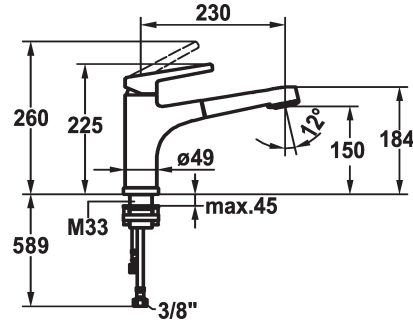

KWC SUNO

Lever mixer - Kitchen - detachable

Modell-Linie: SUNO | 10.171.053.000FL

Taps | Manual taps

KWC-No.

123963

chromeline, A 230, flexible connection hoses

- * Lever mixer
- * Detachable for installation below windows - detached 55 mm
- * TouchProtect - anti-scald protection thanks to the "double skin" principle
- * Intrinsicly safe against backflow
- * Pull-out spray
 - SprayClean - easy to clean and actively prevents limescale buildup
 - up to 600 mm pull-out length
 - PowerClean - needle spray mode, with automatic diverter reset

- hose surface to fit faucet surface
- * Hose guide, swivelling 130°
- * EasyLock - a pull-out spray that easily slides back into place
- * KWC cartridge M 35 H
 - with ceramic discs
 - flow rate and temperature continuously variable
- * Flexible connection hoses 3/8"
- * Fastening by means of threaded sleeve M35 x 1.5 (preassembled socket)
- * Mounting hole size $\varnothing 35 - 37$ mm

Technical Data

Flow rate needle spray
Flow rate normal spray
Connection
Spout
Detachable
Handling
Kitchen_spray
Color code
Installation_type
Faucet_typ
Dimension Height
G_Acoustic_group
Projection_A
Energy Label
Dimension Water outlet
material

11 l/min (3 bar)
11 l/min (3 bar)
Flexible connection hoses
swivel
detachable
top lever
Pull-out spray
chrome
Pillar installation
Lever mixer
225
l
A 230
B
150
Brass

Spare Parts

KWC SUNO

Lever mixer - Kitchen - detachable