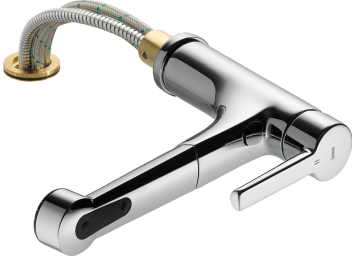

KWC SUNO

Lever mixer - Kitchen - detachable

Modell-Linie: SUNO | 10.171.053.000FL

Taps | Manual taps

KWC-No.

123963

chromeline, A 230, flexible connection hoses

- * Lever mixer
- * Detachable for installation below windows - detached 55 mm
- * TouchProtect - anti-scald protection thanks to the "double skin" principle
- * Intrinsicly safe against backflow
- * Pull-out spray
 - SprayClean - easy to clean and actively prevents limescale buildup
 - up to 600 mm pull-out length
 - PowerClean - needle spray mode, with automatic diverter reset

- hose surface to fit faucet surface
- * Hose guide, swivelling 130°
- * EasyLock - a pull-out spray that easily slides back into place
- * KWC cartridge M 35 H
 - with ceramic discs
 - flow rate and temperature continuously variable
- * Flexible connection hoses 3/8"
- * Fastening by means of threaded sleeve M35 x 1.5 (preassembled socket)
- * Mounting hole size $\varnothing 35 - 37$ mm

Technical Data

Flow rate needle spray
Flow rate normal spray
Connection
Spout
Detachable
Handling
Kitchen_spray
Color code
Installation_type
Faucet_typ
Dimension Height
G_Acoustic_group
Projection_A
Energy Label
Dimension Water outlet
material

11 l/min (3 bar)
11 l/min (3 bar)
Flexible connection hoses
swivel
detachable
top lever
Pull-out spray
chrome
Pillar installation
Lever mixer
225
l
A 230
B
150
Brass

Spare Parts

KWC SUNO

Lever mixer - Kitchen - detachable