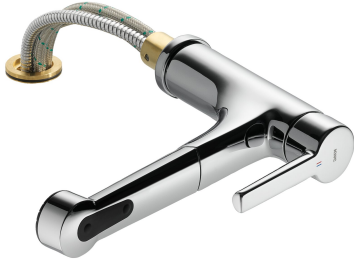

KWC SUNO

Lever mixer - Kitchen - detachable

Modell-Linie: SUNO | 10.171.053.000FL

Taps | Manual taps

KWC-No.

123963

chromeline, A 230, flexible connection hoses

- * Lever mixer
- * Detachable for installation below windows - detached 55 mm
- * TouchProtect - anti-scald protection thanks to the "double skin" principle
- * Intrinsicly safe against backflow
- * Pull-out spray
 - SprayClean - easy to clean and actively prevents limescale buildup
 - up to 600 mm pull-out length
 - PowerClean - needle spray mode, with automatic diverter reset

- hose surface to fit faucet surface
- * Hose guide, swivelling 130°
- * EasyLock - a pull-out spray that easily slides back into place
- * KWC cartridge M 35 H
 - with ceramic discs
 - flow rate and temperature continuously variable
- * Flexible connection hoses 3/8"
- * Fastening by means of threaded sleeve M35 x 1.5 (preassembled socket)
- * Mounting hole size ø35 - 37 mm

Technical Data

Flow rate needle spray
Flow rate normal spray
Connection
Spout
Detachable
Handling
Kitchenspray
Color code
Installation type
Faucet_typ
Dimension Height
Acoustic group
Projection A
Energy label
Dimension Water outlet
material

11 l/min (3 bar)
11 l/min (3 bar)
Flexible connection hoses
swivel
detachable
top lever
Pull-out spray
chromeline
Pillar installation
Faucet
225
yes
A 230
B
150
Brass