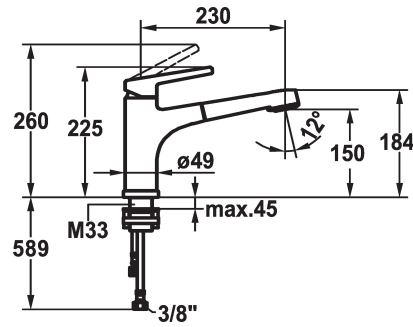

KWC SUNO

Lever mixer - Kitchen - detachable

Modell-Linie: SUNO | 10.171.053.000FL

Taps | Manual taps

KWC-No.

123963

chromeline, A 230, flexible connection hoses

- * Lever mixer
- * Detachable for installation below windows - detached 55 mm
- * TouchProtect - anti-scald protection thanks to the "double skin" principle
- * Intrinsicly safe against backflow
- * Pull-out spray
 - SprayClean - easy to clean and actively prevents limescale buildup
 - up to 600 mm pull-out length
 - PowerClean - needle spray mode, with automatic diverter reset

- hose surface to fit faucet surface
- * Hose guide, swivelling 130°
- * EasyLock - a pull-out spray that easily slides back into place
- * KWC cartridge M 35 H
 - with ceramic discs
 - flow rate and temperature continuously variable
- * Flexible connection hoses 3/8"
- * Fastening by means of threaded sleeve M35 x 1.5 (preassembled socket)
- * Mounting hole size ø35 - 37 mm

Technical Data

Flow rate needle spray
Flow rate normal spray
Connection
Spout
Detachable
Handling
Kitchenspray
Color code
Installation type
Faucet_typ
Dimension Height
Acoustic group
Projection A
Energy label
Dimension Water outlet
material

11 l/min (3 bar)
11 l/min (3 bar)
Flexible connection hoses
swivel
detachable
top lever
Pull-out spray
chromeline
Pillar installation
Faucet
225
yes
A 230
B
150
Brass