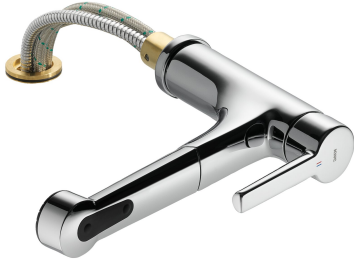

KWC SUNO

Lever mixer - Kitchen - detachable

Modell-Linie: SUNO | 10.171.053.000FL

Taps | Manual taps

KWC-No.

123963

chromeline, A 230, flexible connection hoses

- * Lever mixer
- * Detachable for installation below windows - detached 55 mm
- * TouchProtect - anti-scald protection thanks to the "double skin" principle
- * Intrinsicly safe against backflow
- * Pull-out spray
 - SprayClean - easy to clean and actively prevents limescale buildup
 - up to 600 mm pull-out length
 - PowerClean - needle spray mode, with automatic diverter reset

- hose surface to fit faucet surface
- * Hose guide, swivelling 130°
- * EasyLock - a pull-out spray that easily slides back into place
- * KWC cartridge M 35 H
 - with ceramic discs
 - flow rate and temperature continuously variable
- * Flexible connection hoses 3/8"
- * Fastening by means of threaded sleeve M35 x 1.5 (preassembled socket)
- * Mounting hole size \varnothing 35 - 37 mm

Technical Data

Flow rate needle spray
Flow rate normal spray
Connection
Spout
Detachable
Handling
Kitchenspray
Color code
Installation type
Faucet_typ
Measure Height
Acoustic group
Projection A
Energy label
Dimension Water outlet
material

11 l/min (3 bar)
11 l/min (3 bar)
Flexible connection hoses
swivel
detachable
top lever
Pull-out spray
chromeline
Pillar installation
Faucet
225
yes
A 230
B
150
Brass