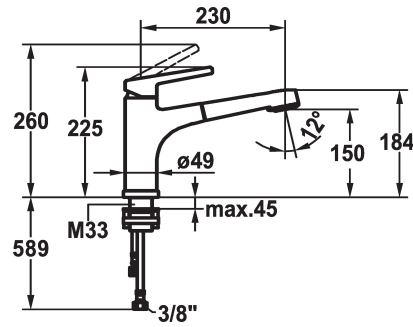

KWC SUNO

Lever mixer - Kitchen - detachable

Modell-Linie: SUNO | 10.171.053.000FL

Taps | Manual taps

KWC-No.

123963

chromeline, A 230, flexible connection hoses

- * Lever mixer
- * Detachable for installation below windows - detached 55 mm
- * TouchProtect - anti-scald protection thanks to the "double skin" principle
- * Intrinsicly safe against backflow
- * Pull-out spray
 - SprayClean - easy to clean and actively prevents limescale buildup
 - up to 600 mm pull-out length
 - PowerClean - needle spray mode, with automatic diverter reset

- hose surface to fit faucet surface
- * Hose guide, swivelling 130°
- * EasyLock - a pull-out spray that easily slides back into place
- * KWC cartridge M 35 H
 - with ceramic discs
 - flow rate and temperature continuously variable
- * Flexible connection hoses 3/8"
- * Fastening by means of threaded sleeve M35 x 1.5 (preassembled socket)
- * Mounting hole size \varnothing 35 - 37 mm

Technical Data

Flow rate needle spray
Flow rate normal spray
Connection
Spout
Detachable
Handling
Kitchenspray
Color code
Installation type
Faucet_typ
Measure Height
Acoustic group
Projection A
Energy label
Dimension Water outlet
material

11 l/min (3 bar)
11 l/min (3 bar)
Flexible connection hoses
swivel
detachable
top lever
Pull-out spray
chromeline
Pillar installation
Faucet
225
yes
A 230
B
150
Brass