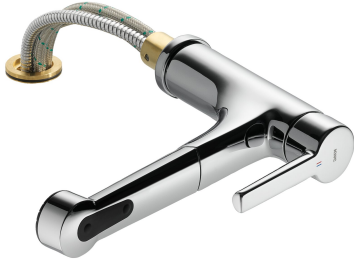

KWC SUNO

Lever mixer - Kitchen - detachable

Modell-Linie: SUNO | 10.171.053.000FL

Hanat | Käsitöytäiset hanat

KWC-No.

123963

chromeline, A 230, flexible connection hoses

- * Lever mixer
- * Detachable for installation below windows - detached 55 mm
- * TouchProtect - anti-scald protection thanks to the "double skin" principle
- * Intrinsicly safe against backflow
- * Pull-out spray
 - SprayClean - easy to clean and actively prevents limescale buildup
 - up to 600 mm pull-out length
 - PowerClean - needle spray mode, with automatic diverter reset

- hose surface to fit faucet surface
- * Hose guide, swivelling 130°
- * EasyLock - a pull-out spray that easily slides back into place
- * KWC cartridge M 35 H
 - with ceramic discs
 - flow rate and temperature continuously variable
- * Flexible connection hoses 3/8"
- * Fastening by means of threaded sleeve M35 x 1.5 (preassembled socket)
- * Mounting hole size \varnothing 35 - 37 mm

11 l/min (3 bar)
11 l/min (3 bar)
Flexible_Anschlusschläuche
schwenkbar
wegnehmbar
topbedient
Auszugbrause
chromeline
Standmontage
01
225
yes
A230
B
150
Messinki
0