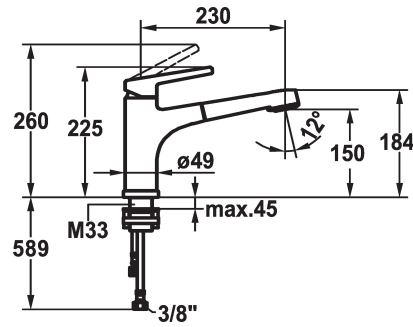

KWC SUNO

Lever mixer - Kitchen - detachable

Modell-Linie: SUNO | 10.171.053.000FL

Hanat | Käsitöytäiset hanat

KWC-No.

123963

chromeline, A 230, flexible connection hoses

- * Lever mixer
- * Detachable for installation below windows - detached 55 mm
- * TouchProtect - anti-scald protection thanks to the "double skin" principle
- * Intrinsicly safe against backflow
- * Pull-out spray
 - SprayClean - easy to clean and actively prevents limescale buildup
 - up to 600 mm pull-out length
 - PowerClean - needle spray mode, with automatic diverter reset

- hose surface to fit faucet surface
- * Hose guide, swivelling 130°
- * EasyLock - a pull-out spray that easily slides back into place
- * KWC cartridge M 35 H
 - with ceramic discs
 - flow rate and temperature continuously variable
- * Flexible connection hoses 3/8"
- * Fastening by means of threaded sleeve M35 x 1.5 (preassembled socket)
- * Mounting hole size \varnothing 35 - 37 mm

Tekniset tiedot

ATT-KWC-A_AUSZUGBRAUSE_SIEB
ATT-KWC-A_AUSZUGBRAUSE_NORMAL
Connection
Spout
ATT-KWC-UNTERFENSTER
Handling
Kitchen_spray
ATT-KWC-FARBCODE
Installation_type
Faucet_typ
Measure_Height
G_Acoustic_group
Projection_A
EnergyLabelCH
ATT-KWC-MASS-WASSERAUSTRITT
Materiaali
IviCode

11 l/min (3 bar)
11 l/min (3 bar)
Flexible_Anschlusschläuche
schwenkbar
wegnehmbar
topbedient
Auszugbrause
chromeline
Standmontage
01
225
yes
A230
B
150
Messinki
0