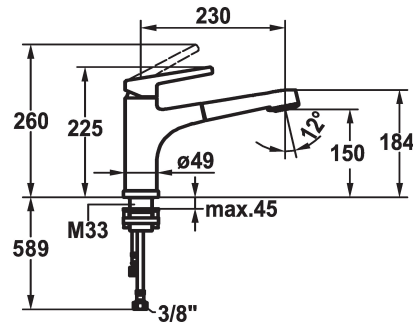

## KWC SUNO

Lever mixer - Kitchen - detachable

Modell-Linie: SUNO | 10.171.053.000FL

Armatura umywalkowa | Armatura jednouchwytyowa

### KWC-No.

**123963**

chromeline, A 230, flexible connection hoses

- \* Lever mixer
- \* Detachable for installation below windows - detached 55 mm
- \* TouchProtect - anti-scald protection thanks to the "double skin" principle
- \* Intrinsicly safe against backflow
- \* Pull-out spray
  - SprayClean - easy to clean and actively prevents limescale buildup
  - up to 600 mm pull-out length
  - PowerClean - needle spray mode, with automatic diverter reset

- hose surface to fit faucet surface
- \* Hose guide, swivelling 130°
- \* EasyLock - a pull-out spray that easily slides back into place
- \* KWC cartridge M 35 H
  - with ceramic discs
  - flow rate and temperature continuously variable
- \* Flexible connection hoses 3/8"
- \* Fastening by means of threaded sleeve M35 x 1.5 (preassembled socket)
- \* Mounting hole size  $\varnothing 35 - 37$  mm

chromeline

Installation\_type

Standmontage

Faucet\_typ

Hebelmischer

Dimension Height

225

G\_Acoustic\_group