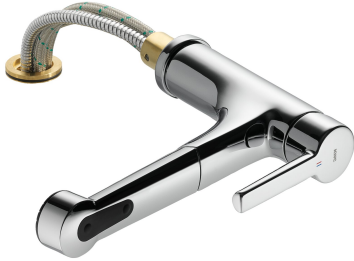

## KWC SUNO

Lever mixer - Kitchen - detachable

Modell-Linie: SUNO | 10.171.053.000FL

Armatura umywalkowa | Armatura jednouchwytyowa

### KWC-No.

**123963**

chromeline, A 230, flexible connection hoses

- \* Lever mixer
- \* Detachable for installation below windows - detached 55 mm
- \* TouchProtect - anti-scald protection thanks to the "double skin" principle
- \* Intrinsicly safe against backflow
- \* Pull-out spray
  - SprayClean - easy to clean and actively prevents limescale buildup
  - up to 600 mm pull-out length
  - PowerClean - needle spray mode, with automatic diverter reset

- hose surface to fit faucet surface
- \* Hose guide, swivelling 130°
- \* EasyLock - a pull-out spray that easily slides back into place
- \* KWC cartridge M 35 H
  - with ceramic discs
  - flow rate and temperature continuously variable
- \* Flexible connection hoses 3/8"
- \* Fastening by means of threaded sleeve M35 x 1.5 (preassembled socket)
- \* Mounting hole size  $\varnothing 35 - 37$  mm

chromeline

Installation\_type

Standmontage

Faucet\_typ

Hebelmischer

Dimension Height

225

G\_Acoustic\_group