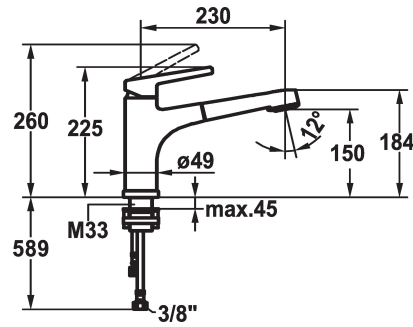

## KWC SUNO

Lever mixer - Kitchen - detachable

Modell-Linie: SUNO | 10.171.053.000FL

Kranar | Hydraulické armatúry

### KWC-No.

**123963**

chromeline, A 230, flexible connection hoses

- \* Lever mixer
- \* Detachable for installation below windows - detached 55 mm
- \* TouchProtect - anti-scald protection thanks to the "double skin" principle
- \* Intrinsicly safe against backflow
- \* Pull-out spray
  - SprayClean - easy to clean and actively prevents limescale buildup
  - up to 600 mm pull-out length
  - PowerClean - needle spray mode, with automatic diverter reset

- hose surface to fit faucet surface
- \* Hose guide, swivelling 130°
- \* EasyLock - a pull-out spray that easily slides back into place
- \* KWC cartridge M 35 H
  - with ceramic discs
  - flow rate and temperature continuously variable
- \* Flexible connection hoses 3/8"
- \* Fastening by means of threaded sleeve M35 x 1.5 (preassembled socket)
- \* Mounting hole size ø35 - 37 mm

11 l/min (3 bar)
11 l/min (3 bar)
Flexible_Anschlussschläuche
schwenkbar
wegnehmbar
topbedient
Auszugbrause
chromeline
Standmontage
01
225
1
A230
B
150
Mässing