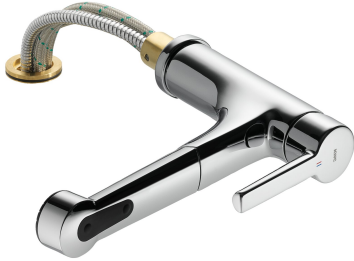

## KWC SUNO

Lever mixer - Kitchen - detachable

Modell-Linie: SUNO | 10.171.053.000FL

Kranar | Hydraulické armatúry

### KWC-No.

**123963**

chromeline, A 230, flexible connection hoses

- \* Lever mixer
- \* Detachable for installation below windows - detached 55 mm
- \* TouchProtect - anti-scald protection thanks to the "double skin" principle
- \* Intrinsicly safe against backflow
- \* Pull-out spray
  - SprayClean - easy to clean and actively prevents limescale buildup
  - up to 600 mm pull-out length
  - PowerClean - needle spray mode, with automatic diverter reset

- hose surface to fit faucet surface
- \* Hose guide, swivelling 130°
- \* EasyLock - a pull-out spray that easily slides back into place
- \* KWC cartridge M 35 H
  - with ceramic discs
  - flow rate and temperature continuously variable
- \* Flexible connection hoses 3/8"
- \* Fastening by means of threaded sleeve M35 x 1.5 (preassembled socket)
- \* Mounting hole size ø35 - 37 mm

11 l/min (3 bar)
11 l/min (3 bar)
Flexible_Anschlussschläuche
schwenkbar
wegnehmbar
topbedient
Auszugbrause
chromeline
Standmontage
01
225
1
A230
B
150
Mässing