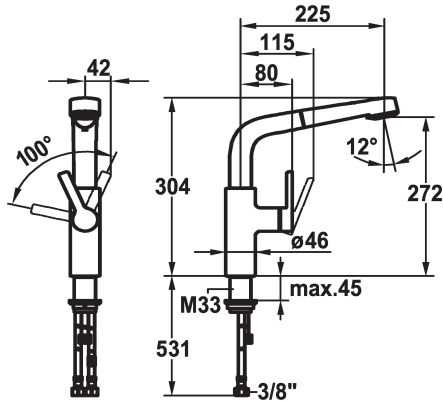

KWC SUNO Lever mixer - Kitchen

Modell-Linie: SUNO | 10.171.003.000FL
Taps | Manual taps

KWC-No.

123971

chromeline, A 225, flexible connection hoses

- * Lever mixer
- * Lever installation only possible on the right side
- Child safety: cold water flow in lever position towards the front
- * gap between wall and centre of mounting hole min. 42 mm
- * TouchProtect - anti-scald protection thanks to the "double skin" principle
- * Pull-out spray
- SprayClean - easy to clean and actively prevents limescale buildup
- up to 600 mm pull-out length
- PowerClean - needle spray mode, with automatic diverter reset

- hose surface to fit faucet surface
- * Hose guide, swivelling 360°
- * EasyLock - a pull-out spray that easily slides back into place
- * OptimalSpace - ample space for washing or working
- * KWC cartridge S 25
- with ceramic discs
- flow rate and temperature continuously variable
- * Flexible connection hoses 3/8"
- * Fastening by means of threaded sleeve M33 x 1.5
- * Mounting hole size ø35 mm

Technical Data

Flow rate needle spray
Flow rate normal spray
Connection
Spout
Handling
Kitchen_spray
Color code
Installation_type
Faucet_typ
Design
Dimension Height
Acoustic group
Projection_A
Energy Label
Dimension Water outlet
material

10 l/min (3 bar)
10 l/min (3 bar)
Flexible connection hoses
swivel
side lever
Pull-out spray
chrome
Pillar installation
Faucet
L-Spout
304
Battery1
A 225
B
272
Brass