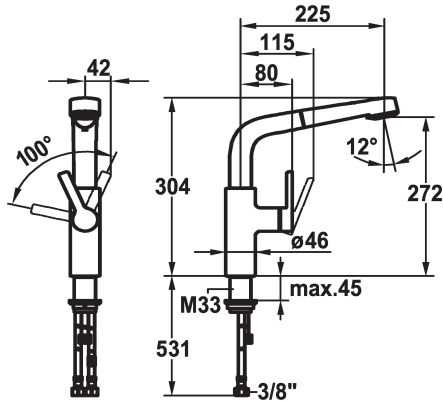

KWC SUNO Lever mixer - Kitchen

Modell-Linie: SUNO | 10.171.003.000FL
Taps | Manual taps

KWC-No.

123971

chromeline, A 225, flexible connection hoses

- * Lever mixer
- * Lever installation only possible on the right side
- Child safety: cold water flow in lever position towards the front
- * gap between wall and centre of mounting hole min. 42 mm
- * TouchProtect - anti-scald protection thanks to the "double skin" principle
- * Pull-out spray
 - SprayClean - easy to clean and actively prevents limescale buildup
 - up to 600 mm pull-out length
 - PowerClean - needle spray mode, with automatic diverter reset

- hose surface to fit faucet surface
- * Hose guide, swivelling 360°
- * EasyLock - a pull-out spray that easily slides back into place
- * OptimalSpace - ample space for washing or working
- * KWC cartridge S 25
 - with ceramic discs
 - flow rate and temperature continuously variable
- * Flexible connection hoses 3/8"
- * Fastening by means of threaded sleeve M33 x 1.5
- * Mounting hole size ø35 mm

Technical Data

Flow rate needle spray
Flow rate normal spray
Connection
Spout
Handling
Kitchenspray
Color code
Installation type
Faucet_typ
Design
Dimension Height
Acoustic group
Projection A
Energy label
Dimension Water outlet
material

10 l/min (3 bar)
10 l/min (3 bar)
Flexible connection hoses
swivel
side lever
Pull-out spray
chromeline
Pillar installation
Lever mixer
L-Spout
304
I
A 225
B
272
Brass

Spare Parts

KWC SUNO
Lever mixer - Kitchen