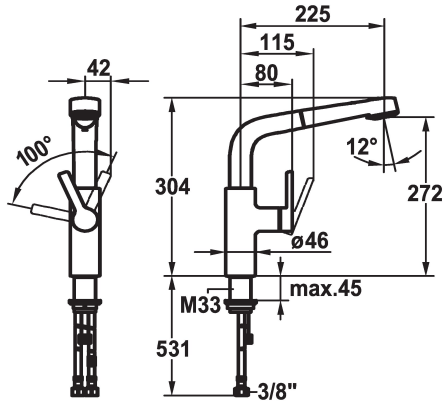

KWC SUNO Lever mixer - Kitchen

Modell-Linie: SUNO | 10.171.003.000FL
Taps | Manual taps

KWC-No.

123971
chromeline, A 225, flexible connection hoses

- * Lever mixer
- * Lever installation only possible on the right side
- Child safety: cold water flow in lever position towards the front
- * gap between wall and centre of mounting hole min. 42 mm
- * TouchProtect - anti-scald protection thanks to the "double skin" principle
- * Pull-out spray
- SprayClean - easy to clean and actively prevents limescale buildup
- up to 600 mm pull-out length
- PowerClean - needle spray mode, with automatic diverter reset

- hose surface to fit faucet surface
- * Hose guide, swivelling 360°
- * EasyLock - a pull-out spray that easily slides back into place
- * OptimalSpace - ample space for washing or working
- * KWC cartridge S 25
- with ceramic discs
- flow rate and temperature continuously variable
- * Flexible connection hoses 3/8"
- * Fastening by means of threaded sleeve M33 x 1.5
- * Mounting hole size ø35 mm

Technical Data

Flow rate needle spray
Flow rate normal spray
Connection
Spout
Handling
Kitchenspray
Color code
Installation type
Faucet_typ
Design
Measure Height
Acoustic group
Projection A
Energy label
Dimension Water outlet
material

10 l/min (3 bar)
10 l/min (3 bar)
Flexible connection hoses
swivel
side lever
Pull-out spray
chromeline
Pillar installation
Lever mixer
L-Spout
304
I
A 225
B
272
Brass

Spare Parts

KWC SUNO
Lever mixer - Kitchen