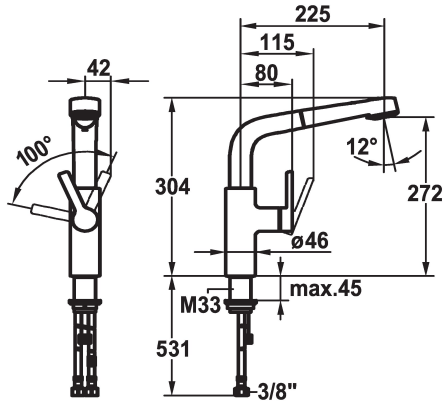

### KWC-No.

**123971**  
chromeline, A 225, flexible connection hoses

- \* Lever mixer
- \* Lever installation only possible on the right side
- Child safety: cold water flow in lever position towards the front
- \* gap between wall and centre of mounting hole min. 42 mm
- \* TouchProtect - anti-scald protection thanks to the "double skin" principle
- \* Pull-out spray
- SprayClean - easy to clean and actively prevents limescale buildup
- up to 600 mm pull-out length
- PowerClean - needle spray mode, with automatic diverter reset

- hose surface to fit faucet surface
- \* Hose guide, swivelling 360°
- \* EasyLock - a pull-out spray that easily slides back into place
- \* OptimalSpace - ample space for washing or working
- \* KWC cartridge S 25
- with ceramic discs
- flow rate and temperature continuously variable
- \* Flexible connection hoses 3/8"
- \* Fastening by means of threaded sleeve M33 x 1.5
- \* Mounting hole size ø35 mm

### Tekniset tiedot

ATT-KWC-A\_AUSZUGBRAUSE\_SIEB

10 l/min (3 bar)

ATT-KWC-A\_AUSZUGBRAUSE\_NORMAL

10 l/min (3 bar)

Connection

Flexible\_Anschlussschläuche

Spout

Standmontage

Faucet\_typ

01

ATT-KWC-BAUFORM

L-Spout

Measure\_Height

304

G\_Acoustic group