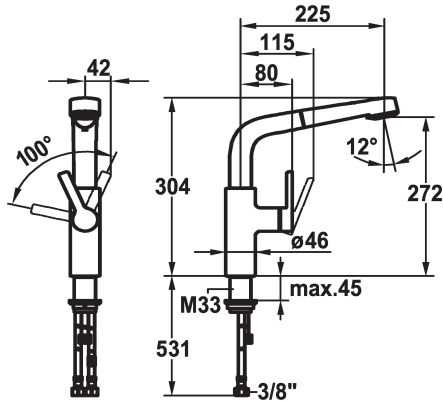

## KWC SUNO Lever mixer - Kitchen

Modell-Linie: SUNO | 10.171.003.000FL  
Armatura umywalkowa | Armatura jednouchwytywa

### KWC-No.

**123971**  
chromeline, A 225, flexible connection hoses

- \* Lever mixer
- \* Lever installation only possible on the right side
- Child safety: cold water flow in lever position towards the front
- \* gap between wall and centre of mounting hole min. 42 mm
- \* TouchProtect - anti-scald protection thanks to the "double skin" principle
- \* Pull-out spray
- SprayClean - easy to clean and actively prevents limescale buildup
- up to 600 mm pull-out length
- PowerClean - needle spray mode, with automatic diverter reset

- hose surface to fit faucet surface
- \* Hose guide, swivelling 360°
- \* EasyLock - a pull-out spray that easily slides back into place
- \* OptimalSpace - ample space for washing or working
- \* KWC cartridge S 25
- with ceramic discs
- flow rate and temperature continuously variable
- \* Flexible connection hoses 3/8"
- \* Fastening by means of threaded sleeve M33 x 1.5
- \* Mounting hole size 43 mm

10 l/min (3 bar)
10 l/min (3 bar)
Flexible_Anschlusschläuche
schwenkbar
seitenbedient
Auszugbrause
chromeline
Standmontage
Hebelmischer
L-Auslauf
304
I
A225
B
272
Mosiądz