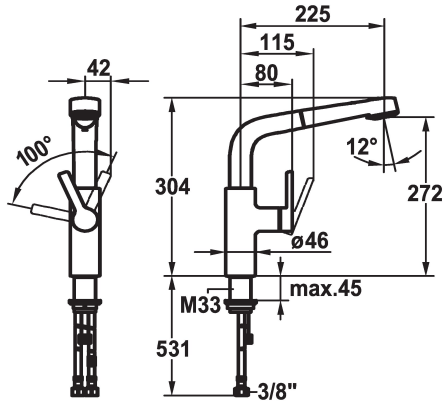

## KWC SUNO Lever mixer - Kitchen

Modell-Linie: SUNO | 10.171.003.000FL  
Kranar | Hydraulické armatúry

### KWC-No.

**123971**

chromeline, A 225, flexible connection hoses

- \* Lever mixer
- \* Lever installation only possible on the right side
- Child safety: cold water flow in lever position towards the front
- \* gap between wall and centre of mounting hole min. 42 mm
- \* TouchProtect - anti-scald protection thanks to the "double skin" principle
- \* Pull-out spray
- SprayClean - easy to clean and actively prevents limescale buildup
- up to 600 mm pull-out length
- PowerClean - needle spray mode, with automatic diverter reset

- hose surface to fit faucet surface
- \* Hose guide, swivelling 360°
- \* EasyLock - a pull-out spray that easily slides back into place
- \* OptimalSpace - ample space for washing or working
- \* KWC cartridge S 25
- with ceramic discs
- flow rate and temperature continuously variable
- \* Flexible connection hoses 3/8"
- \* Fastening by means of threaded sleeve M33 x 1.5
- \* Mounting hole size ø35 mm

Standmontage

Faucet\_typ

01

ATT-KWC-BAUFORM

L-Auslauf

Measure\_Height

304

G\_Acoustic group