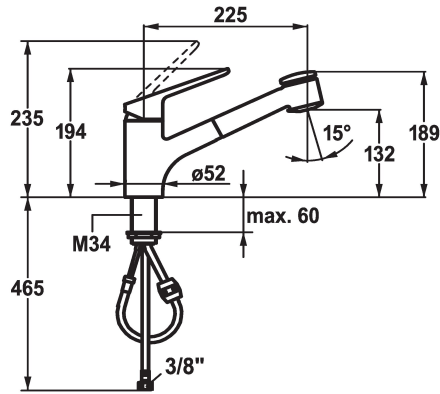

KWC ISLA Lever mixer - Kitchen

Modell-Linie: ISLA | 10.371.033.000FL
Umyvadlové armatury | Hydraulické armatury

KWC-No.

123994
chromeline, A 225, flexible connection hoses

- * Lever mixer
- * TouchProtect - anti-scald protection thanks to the "double skin" principle
- * Pull-out spray
 - SprayClean - easy to clean and actively prevents limescale buildup
 - up to 700 mm pull-out length
 - PowerClean - needle spray mode, with automatic diverter reset
 - TwistProtect - 360° swiveling spray

- * Hose guide, swivelling 95°
- * EasyLock - a pull-out spray that easily slides back into place
- * KWC cartridge M 35 S
 - with ceramic discs
 - flow rate and temperature continuously variable
- * Flexible connection hoses 3/8"
- * Fastening by means of threaded sleeve M34 x 1
- * Mounting hole size ø35 mm

Technické údaje

ATT-KWC-A_AUSZUGBRAUSE_SIEB
ATT-KWC-A_AUSZUGBRAUSE_NORMAL
Connection
ATT-KWC-AUSLAUF
Handling
Kitchen_spray
ATT-KWC-FARBCODE
Installation_type
Faucet_typ
Measure_Height
G_Acoustic group
Projection_A
EnergyLabelCH
ATT-KWC-MASS-WASSERAUSTRITT
Material

9 l/min (3 bar)
9 l/min (3 bar)
Flexible_Anschlusschläuche
schwenkbar
topbedient
Auszugbrause
chromeline
Standmontage
Hebelmischer
194
II
A225
B
132
mosaz