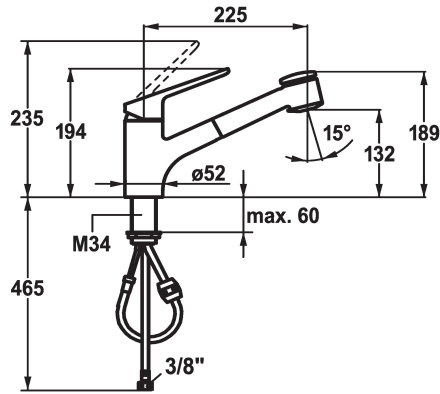

KWC ISLA Lever mixer - Kitchen

Modell-Linie: ISLA | 10.371.033.000FL
Taps | Manual taps

KWC-No.

123994
chromeline, A 225, flexible connection hoses

- * Lever mixer
- * TouchProtect - anti-scald protection thanks to the "double skin" principle
- * Pull-out spray
 - SprayClean - easy to clean and actively prevents limescale buildup
 - up to 700 mm pull-out length
 - PowerClean - needle spray mode, with automatic diverter reset
 - TwistProtect - 360° swiveling spray

- * Hose guide, swivelling 95°
- * EasyLock - a pull-out spray that easily slides back into place
- * KWC cartridge M 35 S
 - with ceramic discs
 - flow rate and temperature continuously variable
- * Flexible connection hoses 3/8"
- * Fastening by means of threaded sleeve M34 x 1
- * Mounting hole size $\varnothing 35$ mm

Technical Data

Flow rate needle spray
Flow rate normal spray
Connection
Spout
Handling
Kitchen_spray
Color code
Installation_type
Faucet_typ
Dimension Height
Acoustic group
Projection_A
Energy Label
Dimension Water outlet
material

9 l/min (3 bar)
9 l/min (3 bar)
Flexible connection hoses
swivel
top lever
Pull-out spray
chrome
Pillar installation
Faucet
194
Mains receiver1
A 225
B
132
Brass