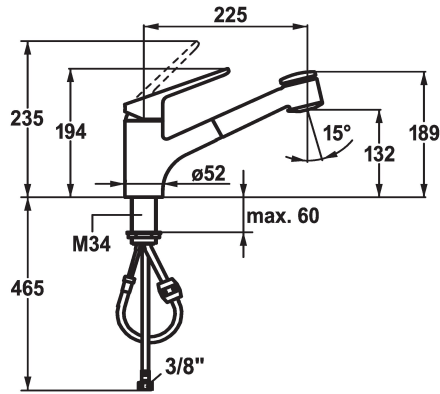

KWC ISLA Lever mixer - Kitchen

Modell-Linie: ISLA | 10.371.033.000FL
Taps | Manual taps

KWC-No.

123994
chromeline, A 225, flexible connection hoses

- * Lever mixer
- * TouchProtect - anti-scald protection thanks to the "double skin" principle
- * Pull-out spray
 - SprayClean - easy to clean and actively prevents limescale buildup
 - up to 700 mm pull-out length
 - PowerClean - needle spray mode, with automatic diverter reset
 - TwistProtect - 360° swiveling spray

- * Hose guide, swivelling 95°
- * EasyLock - a pull-out spray that easily slides back into place
- * KWC cartridge M 35 S
 - with ceramic discs
 - flow rate and temperature continuously variable
- * Flexible connection hoses 3/8"
- * Fastening by means of threaded sleeve M34 x 1
- * Mounting hole size ø35 mm

Technical Data

Flow rate needle spray
Flow rate normal spray
Connection
Spout
Handling
Kitchenspray
Color code
Installation type
Faucet_typ
Dimension Height
Acoustic group
Projection A
Energy label
Dimension Water outlet
material

9 l/min (3 bar)
9 l/min (3 bar)
Flexible connection hoses
swivel
top lever
Pull-out spray
chromeline
Pillar installation
Faucet
194
2
A 225
B
132
Brass