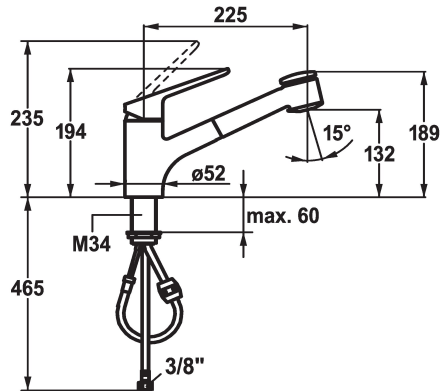

## KWC ISLA Lever mixer - Kitchen

Modell-Linie: ISLA | 10.371.033.000FL  
Taps | Manual taps

### KWC-No.

**123994**  
chromeline, A 225, flexible connection hoses

- \* Lever mixer
- \* TouchProtect - anti-scald protection thanks to the "double skin" principle
- \* Pull-out spray
  - SprayClean - easy to clean and actively prevents limescale buildup
  - up to 700 mm pull-out length
  - PowerClean - needle spray mode, with automatic diverter reset
  - TwistProtect - 360° swiveling spray

- \* Hose guide, swivelling 95°
- \* EasyLock - a pull-out spray that easily slides back into place
- \* KWC cartridge M 35 S
  - with ceramic discs
  - flow rate and temperature continuously variable
- \* Flexible connection hoses 3/8"
- \* Fastening by means of threaded sleeve M34 x 1
- \* Mounting hole size ø35 mm

### Technical Data

Flow rate needle spray
Flow rate normal spray
Connection
Spout
Handling
Kitchenspray
Color code
Installation type
Faucet_typ
Measure Height
Acoustic group
Projection A
Energy label
Dimension Water outlet
material