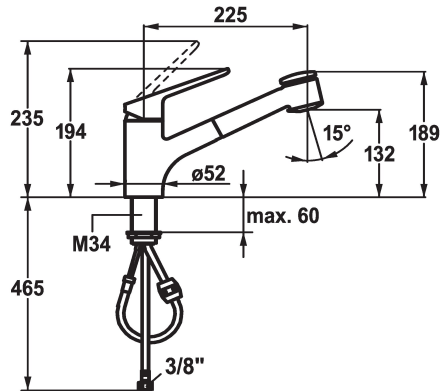

KWC ISLA Lever mixer - Kitchen

Modell-Linie: ISLA | 10.371.033.000FL
Hanat | Käsikäyttöiset hanat

KWC-No.

123994

chromeline, A 225, flexible connection hoses

* Lever mixer

* TouchProtect - anti-scald protection thanks to the "double skin" principle

* Pull-out spray

- SprayClean - easy to clean and actively prevents limescale buildup

- up to 700 mm pull-out length

- PowerClean - needle spray mode, with automatic diverter reset

- TwistProtect - 360° swiveling spray

* Hose guide, swivelling 95°

* EasyLock - a pull-out spray that easily slides back into place

* KWC cartridge M 35 S

- with ceramic discs

- flow rate and temperature continuously variable

* Flexible connection hoses 3/8"

* Fastening by means of threaded sleeve M34 x 1

* Mounting hole size ø35 mm

Tekniset tiedot

ATT-KWC-A_AUSZUGBRAUSE_SIEB

ATT-KWC-A_AUSZUGBRAUSE_NORMAL

Connection

Spout

Handling