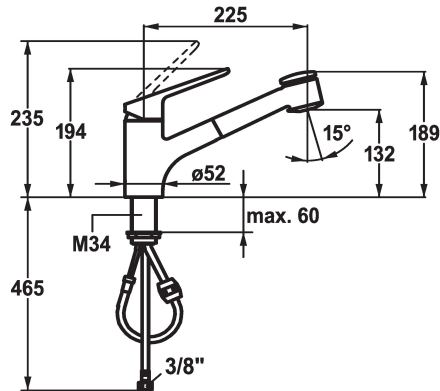

## KWC ISLA Lever mixer - Kitchen

Modell-Linie: ISLA | 10.371.033.000FL  
Armatura umywalkowa | Armatura jednouchwytywa

### KWC-No.

**123994**  
chromeline, A 225, flexible connection hoses

- \* Lever mixer
- \* TouchProtect - anti-scald protection thanks to the "double skin" principle
- \* Pull-out spray
  - SprayClean - easy to clean and actively prevents limescale buildup
  - up to 700 mm pull-out length
  - PowerClean - needle spray mode, with automatic diverter reset
  - TwistProtect - 360° swiveling spray

- \* Hose guide, swivelling 95°
- \* EasyLock - a pull-out spray that easily slides back into place
- \* KWC cartridge M 35 S
  - with ceramic discs
  - flow rate and temperature continuously variable
- \* Flexible connection hoses 3/8"
- \* Fastening by means of threaded sleeve M34 x 1
- \* Mounting hole size 35 mm

Standmontage

Faucet\_typ

Hebelmischer

Dimension Height

194

G\_Acoustic group

II

Projection\_A