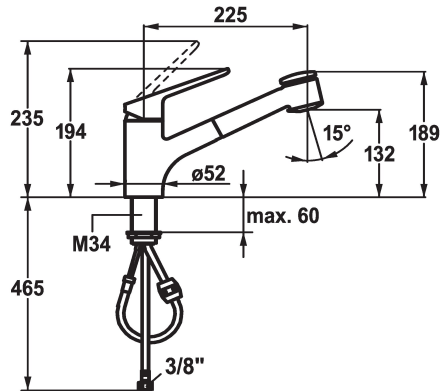

## KWC ISLA Lever mixer - Kitchen

Modell-Linie: ISLA | 10.371.033.000FL  
Kranar | Hydraulické armatúry

### KWC-No.

**123994**  
chromeline, A 225, flexible connection hoses

- \* Lever mixer
- \* TouchProtect - anti-scald protection thanks to the "double skin" principle
- \* Pull-out spray
  - SprayClean - easy to clean and actively prevents limescale buildup
  - up to 700 mm pull-out length
  - PowerClean - needle spray mode, with automatic diverter reset
  - TwistProtect - 360° swiveling spray

- \* Hose guide, swivelling 95°
- \* EasyLock - a pull-out spray that easily slides back into place
- \* KWC cartridge M 35 S
  - with ceramic discs
  - flow rate and temperature continuously variable
- \* Flexible connection hoses 3/8"
- \* Fastening by means of threaded sleeve M34 x 1
- \* Mounting hole size ø35 mm

Standmontage

Faucet\_typ

Hebelmischer

Measure\_Height

194

G\_Acoustic group

II

Projection\_A