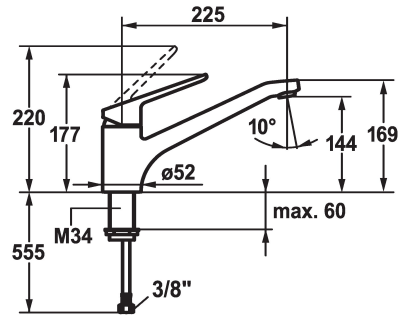

## KWC ISLA Lever mixer - Kitchen

Modell-Linie: ISLA | 10.371.023.000FL  
Taps | Manual taps

### KWC-No.

**123995**  
chromeline, A 225, flexible connection hoses

- \* Lever mixer
- \* Swivel spout 160°
- Neoperl® Cascade®
- \* KWC cartridge M 35 H
- with ceramic discs

- flow rate and temperature continuously variable
- \* Flexible connection hoses 3/8"
- \* Fastening by means of threaded sleeve M34 x 1
- \* Mounting hole size ø35 mm

### Technical Data

Flow rate
Connection
Spout
Handling
Color code
Installation_type
Faucet_typ
Dimension Height
G_Acoustic group
Projection_A
Energy Label
Dimension Water outlet
material

14 l/min (3 bar)
Flexible connection hoses
swivel
top lever
chrome
Pillar installation
Lever mixer
177
II-
A 225
C
164
Brass

### Spare Parts

**KWC** ISLA  
Lever mixer - Kitchen

**Modell-Linie: ISLA | 10.371.023.000FL**  
Taps | Manual taps

**Cartridge M 35 H**

---

**538327**  
Z.537.582

---