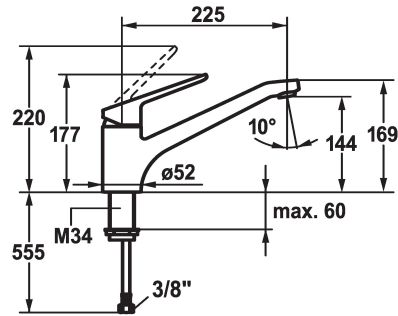

## KWC ISLA Lever mixer - Kitchen

Modell-Linie: ISLA | 10.371.023.000FL  
Taps | Manual taps

### KWC-No.

**123995**  
chromeline, A 225, flexible connection hoses

- \* Lever mixer
- \* Swivel spout 160°
- Neoperl® Cascade®
- \* KWC cartridge M 35 H
- with ceramic discs

- flow rate and temperature continuously variable
- \* Flexible connection hoses 3/8"
- \* Fastening by means of threaded sleeve M34 x 1
- \* Mounting hole size ø35 mm

### Technical Data

Flow rate	14 l/min (3 bar)
Connection	Flexible connection hoses
Spout	swivel
Handling	top lever
Color code	chromeline
Installation type	Pillar installation
Faucet_typ	Lever mixer
Dimension Height	177
Acoustic group	2
Projection A	A 225
Energy label	C
Dimension Water outlet	164
material	Brass

Flow rate	14 l/min (3 bar)
Connection	Flexible connection hoses
Spout	swivel
Handling	top lever
Color code	chromeline
Installation type	Pillar installation
Faucet_typ	Lever mixer
Dimension Height	177
Acoustic group	2
Projection A	A 225
Energy label	C
Dimension Water outlet	164
material	Brass