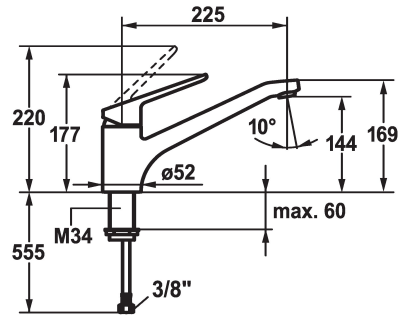

## KWC ISLA Lever mixer - Kitchen

Modell-Linie: ISLA | 10.371.023.000FL  
Taps | Manual taps

### KWC-No.

**123995**  
chromeline, A 225, flexible connection hoses

- \* Lever mixer
- \* Swivel spout 160°
- Neoperl® Cascade®
- \* KWC cartridge M 35 H
- with ceramic discs

- flow rate and temperature continuously variable
- \* Flexible connection hoses 3/8"
- \* Fastening by means of threaded sleeve M34 x 1
- \* Mounting hole size ø35 mm

### Technical Data

Flow rate
Connection
Spout
Handling
Color code
Installation type
Faucet_typ
Measure Height
Acoustic group
Projection A
Energy label
Dimension Water outlet
material

14 l/min (3 bar)
Flexible connection hoses
swivel
top lever
chromeline
Pillar installation
Lever mixer
177
2
A 225
C
164
Brass

### Spare Parts

**KWC** ISLA  
Lever mixer - Kitchen

**Modell-Linie: ISLA | 10.371.023.000FL**  
Taps | Manual taps

**Cartridge M 35 H**

---

**538327**  
Z.537.582

---