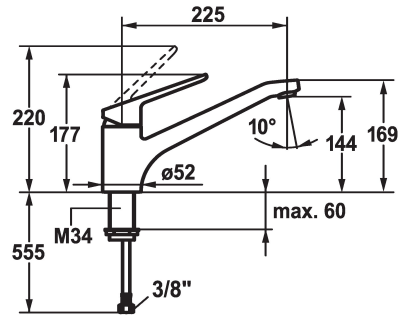

KWC ISLA Lever mixer - Kitchen

Modell-Linie: ISLA | 10.371.023.000FL
Armatura umywalkowa | Armatura jednouchwytywa

KWC-No.

123995
chromeline, A 225, flexible connection hoses

- * Lever mixer
- * Swivel spout 160°
- Neoperl® Cascade®
- * KWC cartridge M 35 H
- with ceramic discs

- flow rate and temperature continuously variable
- * Flexible connection hoses 3/8"
- * Fastening by means of threaded sleeve M34 x 1
- * Mounting hole size ø35 mm

Dane techniczne

A_Spout_Spray
Connection
ATT-KWC-AUSLAUF
Handling
ATT-KWC-FARBCODE
Installation_type
Faucet_typ
Dimension Height
G_Acoustic group
Projection_A
EnergyLabelCH
ATT-KWC-MASS-WASSERAUSTRITT
Material

14 l/min (3 bar)
Flexible_Anschlusschläuche
schwenkbar
topbedient
chromeline
Standmontage
Hebelmischer
177
2
A225
C
164
Mosiqdz

Części zamienne

KWC ISLA
Lever mixer - Kitchen

Modell-Linie: ISLA | 10.371.023.000FL
Armatura umywalkowa | Armatura jednouchwykowa