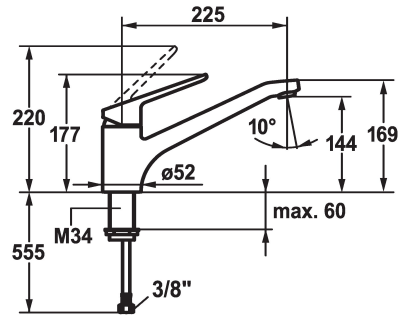

KWC ISLA Lever mixer - Kitchen

Modell-Linie: ISLA | 10.371.023.000FL
Kranar | Hydraulické armatúry

KWC-No.

123995
chromeline, A 225, flexible connection hoses

- * Lever mixer
- * Swivel spout 160°
- Neoperl® Cascade®
- * KWC cartridge M 35 H
- with ceramic discs

- flow rate and temperature continuously variable
- * Flexible connection hoses 3/8"
- * Fastening by means of threaded sleeve M34 x 1
- * Mounting hole size ø35 mm

Technical Data

A_Spout_Spray
Connection
ATT-KWC-AUSLAUF
Handling
ATT-KWC-FARBCODE
Installation_type
Faucet_typ
Measure_Height
G_Acoustic group
Projection_A
EnergyLabelCH
ATT-KWC-MASS-WASSERAUSTRITT
Material

14 l/min (3 bar)
Flexible_Anschlusschläuche
schwenkbar
topbedient
chromeline
Standmontage
Hebelmischer
177
2
A225
C
164
Mässing

Reservdelar

KWC ISLA
Lever mixer - Kitchen

Modell-Linie: ISLA | 10.371.023.000FL
Kranar | Hydraulické armatury