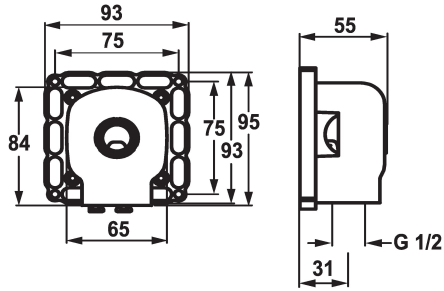

## KWC BLUEBOX Concealed unit

Modell-Linie: BLUEBOX | 39.999.920.931  
Taps | Complementary parts taps

### KWC-No.

**124007**  
931 roh, G 1/2", Concealed unit

\* Concealed unit Connecting angle  
\* Connecting thread 1/2"

\* Scope of delivery:  
- Multifix fastening system

### Technical Data

Connection
Color code
Installation_type
Faucet_typ
Concealed_unit
material

G 1/2"
raw
Wall mounted
Pre-assembly unit
Concealed unit
Brass