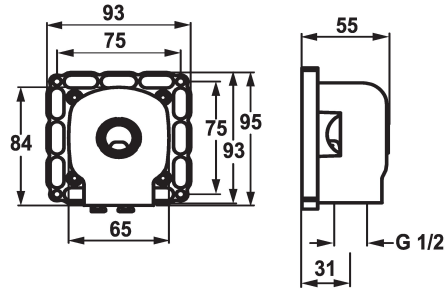

### KWC-No.

**124007**

931 roh, G 1/2", Concealed unit

\* Concealed unit Connecting angle  
\* Connecting thread 1/2"

\* Scope of delivery:  
- Multifix fastening system