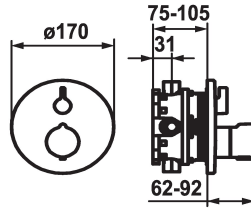

KWC SHOWERCULTURE

Trim kit - Thermostatic mixer - Shower

Modell-Linie: **SHOWERCULTURE** | 21.004.802.000

Ventily | Termostatické směšovací ventily

KWC-No.

124011
chromeline, Trim kit

125032
matt black, Trim kit

125059
brushed steel, Trim kit

ATT-KWC-FARBCODE

chromeline

matt black

brushed steel

- * Trim kit with thermostatic function unit style
- * Outflow top or below
- * SkinProtect - Safety stop prevents scalding
- * Turning handle to control flow
- * Intrinsicly safe against backflow
- * Scope of delivery:
- Function unit, temperature lever, sleeve, cover plate, holder for

- escutcheon handle to control flow
- Fastening of the cover plate without screws
- * To be ordered separately:
- Unit for concealed installation KWC BLUEBOX®
1/2", without shut-off valve, 39.999.900.931
3/4" (1/2"), with shut-off valve, 39.999.910.931

Technické údaje

ATT-KWC-A_ABGANG_UP

19 l/min (3 bar)

ATT-KWC-DURCHMESSER

D170

Handling

frontbedient

ATT-KWC-FARBCODE