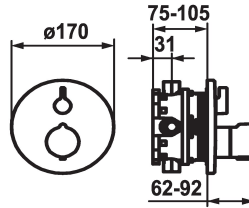

KWC SHOWERCULTURE Trim kit - Thermostatic mixer - Shower

Modell-Linie: **SHOWERCULTURE** | 21.004.802.000
Valves | Thermostatic mixing valve

KWC-No.

124011
chromeline, Trim kit

125032
matt black, Trim kit

125059
brushed steel, Trim kit

Color code

chrome

matt black

brushed steel

- * Trim kit with thermostatic function unit style
- * Outflow top or below
- * SkinProtect - Safety stop prevents scalding
- * Turning handle to control flow
- * Intrinsically safe against backflow
- * Scope of delivery:
- Function unit, temperature lever, sleeve, cover plate, holder for

- escutcheon handle to control flow
- Fastening of the cover plate without screws
- * To be ordered separately:
- Unit for concealed installation KWC BLUEBOX®
½", without shut-off valve, 39.999.900.931
¾" (½"), with shut-off valve, 39.999.910.931

Technical Data

Flow rate
Diameter
Handling
Color code
Installation_type
Faucet_typ
G_Acoustic group
Concealed_unit
Energy Label
material

19 l/min (3 bar)
D170
front lever
chrome
Wall mounted
Thermostatic
I
Trim kit
C
Brass