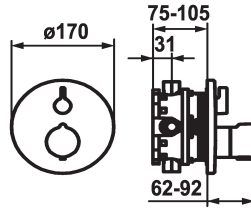

KWC SHOWERCULTURE Trim kit - Thermostatic mixer - Shower

Modell-Linie: **SHOWERCULTURE** | 21.004.802.000
Valves | Thermostatic mixing valve

KWC-No.

124011
chromeline, Trim kit

125032
matt black, Trim kit

125059
brushed steel, Trim kit

Color code

chromeline

matt black

brushed steel

- * Trim kit with thermostatic function unit style
- * Outflow top or below
- * SkinProtect - Safety stop prevents scalding
- * Turning handle to control flow
- * Intrinsically safe against backflow
- * Scope of delivery:
 - Function unit, temperature lever, sleeve, cover plate, holder for

- escutcheon handle to control flow
- Fastening of the cover plate without screws
- * To be ordered separately:
 - Unit for concealed installation KWC BLUEBOX®
 - ½", without shut-off valve, 39.999.900.931
 - ¾" (½"), with shut-off valve, 39.999.910.931

Technical Data

Flow rate	19 l/min (3 bar)
Diameter	D170
Handling	front lever
Color code	chromeline
Installation type	Wall mounted
Faucet_typ	Thermostatic
Acoustic group	I
Concealed unit	Trim kit
Energy label	C
material	Brass