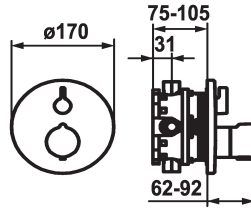

## KWC SHOWERCULTURE Trim kit - Thermostatic mixer - Shower

Modell-Linie: **SHOWERCULTURE** | 21.004.802.000  
Valves | Thermostatic mixing valve

### KWC-No.

**124011**  
chromeline, Trim kit

**125032**  
matt black, Trim kit

**125059**  
brushed steel, Trim kit

- escutcheon handle to control flow
- Fastening of the cover plate without screws
- \* To be ordered separately:  
- Unit for concealed installation KWC BLUEBOX®  
1/2", without shut-off valve, 39.999.900.931  
3/4" (1/2"), with shut-off valve, 39.999.910.931

### Technical Data

Flow rate	19 l/min (3 bar)
Diameter	D170
Handling	front lever
Color code	chromeline
Installation type	Wall mounted
Faucet_typ	Thermostatic
Acoustic group	I
Concealed unit	Trim kit
Energy label	C
material	Brass