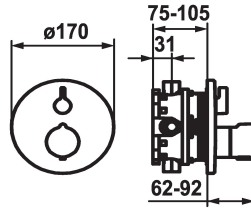

KWC SHOWERCULTURE

Trim kit - Thermostatic mixer - Shower

Modell-Linie: **SHOWERCULTURE** | 21.004.802.000

Zawory | Termostatyczne zawory mieszające

KWC-No.

124011
chromeline, Trim kit

125032
matt black, Trim kit

125059
brushed steel, Trim kit

ATT-KWC-FARBCODE

chromeline

matt black

brushed steel

- * Trim kit with thermostatic function unit style
- * Outflow top or below
- * SkinProtect - Safety stop prevents scalding
- * Turning handle to control flow
- * Intrinsicly safe against backflow
- * Scope of delivery:
- Function unit, temperature lever, sleeve, cover plate, holder for

- escutcheon handle to control flow
- Fastening of the cover plate without screws
- * To be ordered separately:
- Unit for concealed installation KWC BLUEBOX®
1/2", without shut-off valve, 39.999.900.931
3/4" (1/2"), with shut-off valve, 39.999.910.931

ATT-KWC-UNTERPUTZ

EnergyLabelCH

Materiał

19 l/min (3 bar)

D170

frontbedient

chromeline

Montaż naścienny