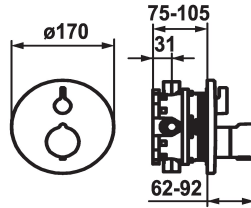

KWC SHOWERCULTURE

Trim kit - Thermostatic mixer - Shower

Modell-Linie: **SHOWERCULTURE** | 21.004.802.000

Ventiler | Termostatiska blandningsventiler

KWC-No.

124011
chromeline, Trim kit

125032
matt black, Trim kit

125059
brushed steel, Trim kit

ATT-KWC-FARBCODE

chromeline

matt black

brushed steel

- * Trim kit with thermostatic function unit style
- * Outflow top or below
- * SkinProtect - Safety stop prevents scalding
- * Turning handle to control flow
- * Inherently safe against backflow
- * Scope of delivery:
- Function unit, temperature lever, sleeve, cover plate, holder for

- escutcheon handle to control flow
- Fastening of the cover plate without screws
- * To be ordered separately:
- Unit for concealed installation KWC BLUEBOX®
1/2", without shut-off valve, 39.999.900.931
3/4" (1/2"), with shut-off valve, 39.999.910.931

ATT-KWC-UNTERPUTZ

EnergyLabelCH

Material

19 l/min (3 bar)

D170

frontbedient

chromeline

Väggmontering